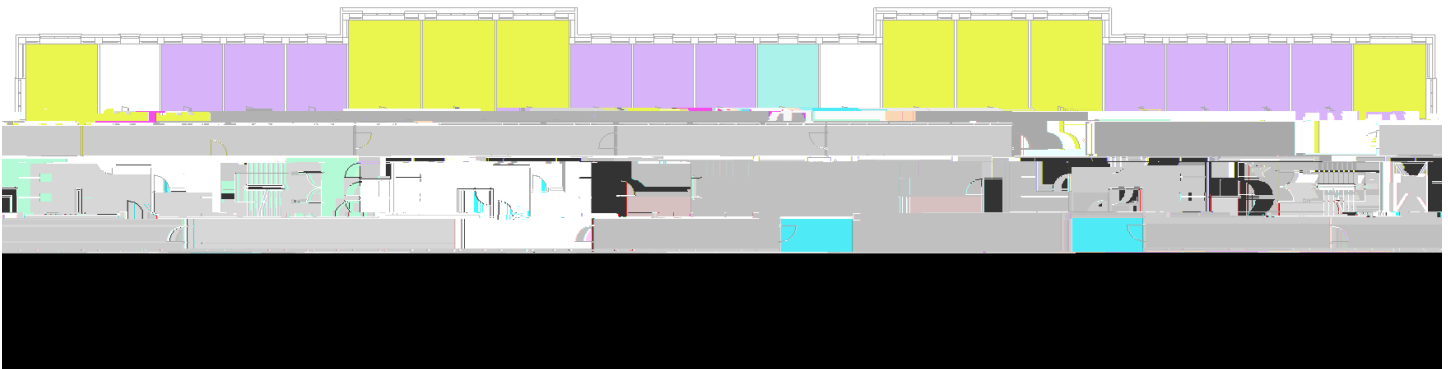

Residence Floor Plans

Morris Hall

While every effort is made to ensure floor plans are accurate, there may be some discrepancies between these floor plans and the plans shown in the self-select on process.

Morris Hall – Ground Floor

Washrooms
Quad Room
Loft Double Room
Double Room

Morris Hall – 1st Floor

Washrooms	Black
Loft Double Room	Cyan
Double Room	Yellow
Single Room	Purple

Morris Hall - 2nd Floor

Washrooms	Black
Loft Double Room	Cyan
Double Room	Yellow
Single Room	Purple